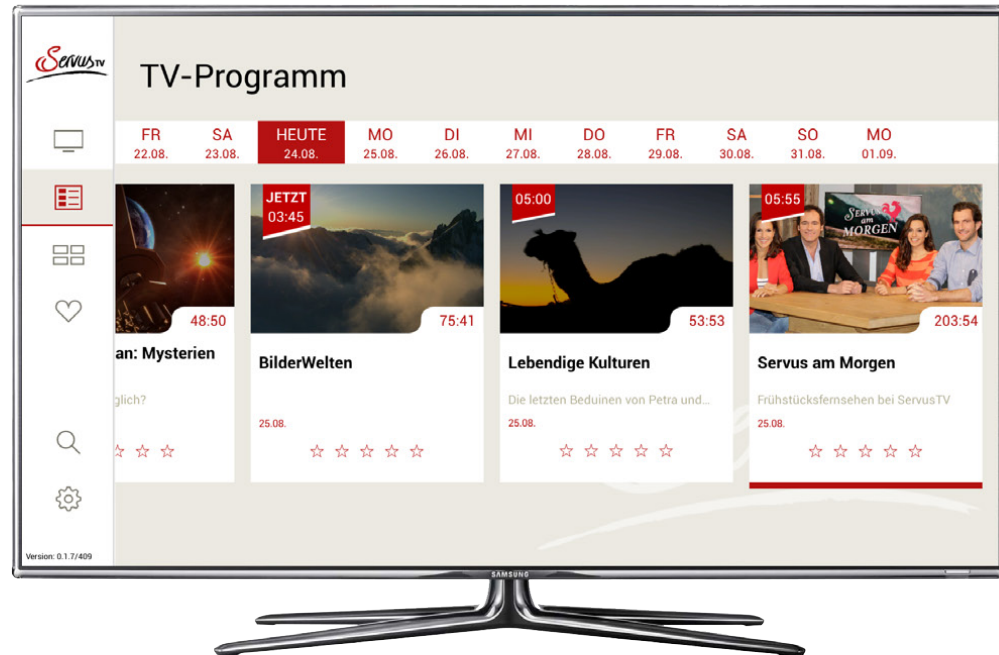

Servus TV

- OTT/VOD/Live stream application for Android smartphones, tablets, and Amazon Fire TV