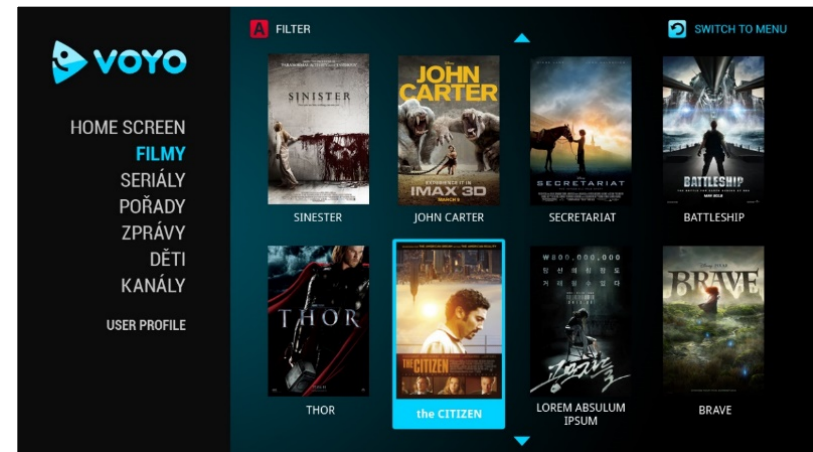

Our Services

Designing

- Graphic and UX design are the kind of things we take very seriously in the process of app development.
- Without devoting attention to these things we would be creating something like a car without a body.