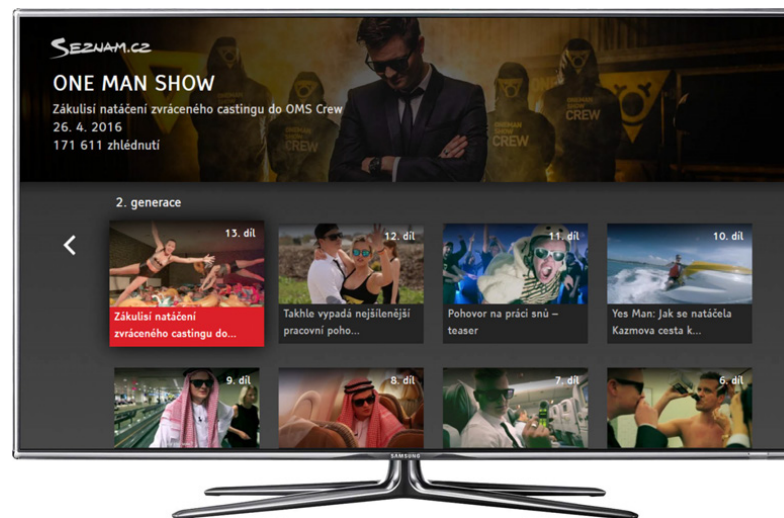

HbbTV applications

- [Seznam.cz TV](#) – the first HbbTV portal in Central & Eastern Europe
- TV Markíza
- [FTV Prima](#) - PoC