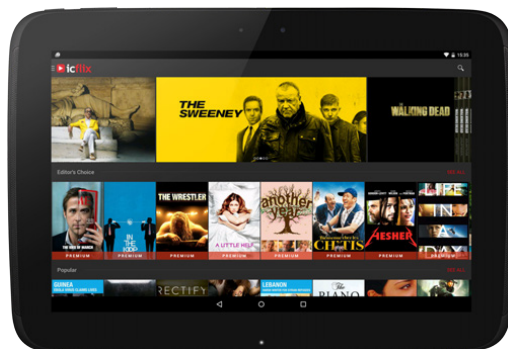

References

icflix

- icflix is a complete OTT/DRM solution for MENA countries, Latin America, and Africa
- We support icflix with the complete multiscreen solution on these platforms:
- Smart TV Samsung, LG NetCast, SONY
- Smartphones iOS, Android, Windows Phone
- Game Consoles Wii, PS3, XBOX
- More details [here](#)