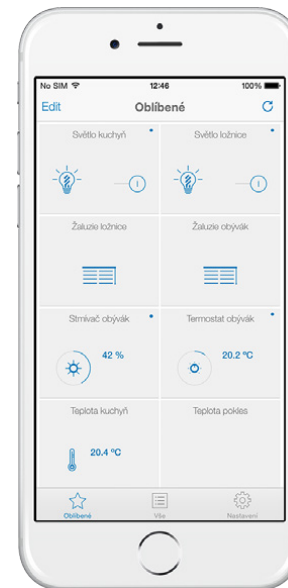

References

Ego-n®

- Mautilus prepared applications for Ego-n system, controlling intelligent electro-installation of houses
- Smartphones and tablets, Android, iOS
- More details [here](#)