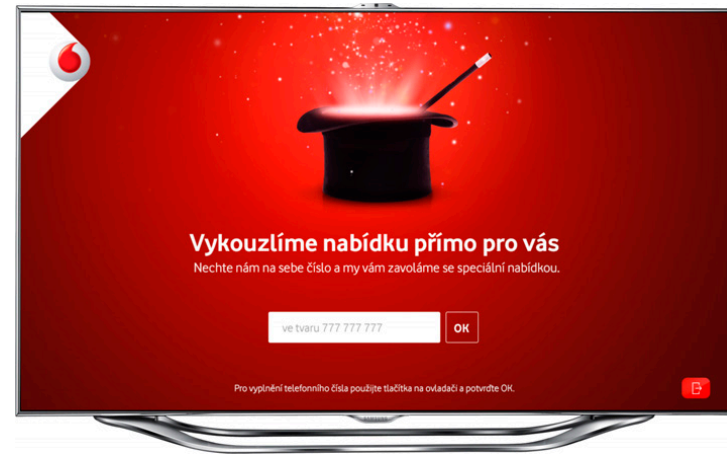

References

HbbTV interactive ads

- Broadcasted to 5 national channel
- Google Analytics
- Operated by our server HEMAN
- More details [here](#)