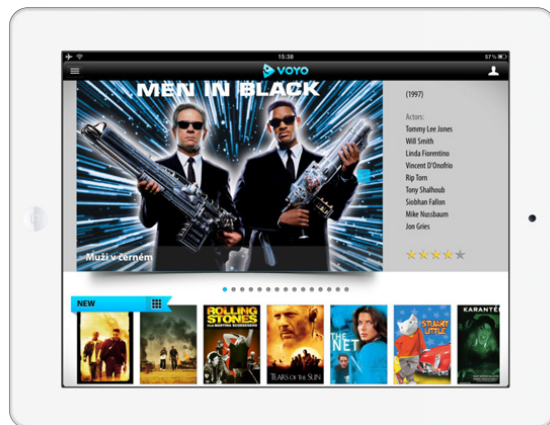

References

VOYO

- VOYO is a complete OTT/DRM solution for Central European countries
- We delivered the complete Smart TV and Smartphone clients on these platforms:
  - Smart TV Samsung, LG NetCast, Panasonic
  - Smartphones iOS, Android, Windows Phone (7/8)
- More details [here](#)