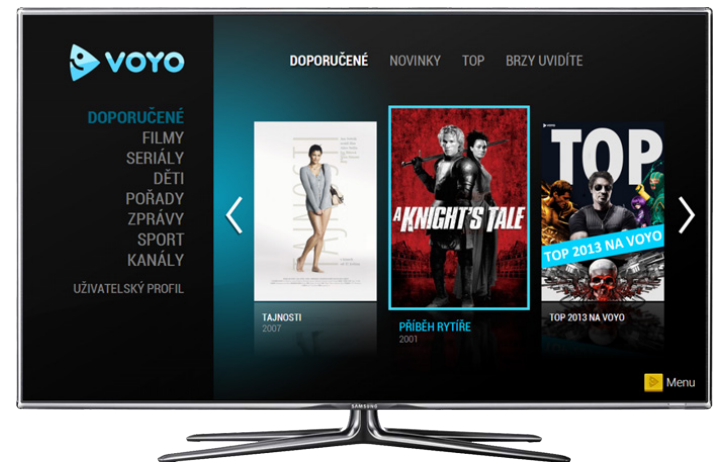

References

VOYO

- VOYO is a complete OTT/DRM solution for Central European countries
- We delivered the complete Smart TV and Smartphone clients on these platforms:
  - Smart TV Samsung, LG NetCast, Panasonic
  - Smartphones iOS, Android, Windows Phone (7/8)
- More details [here](#)