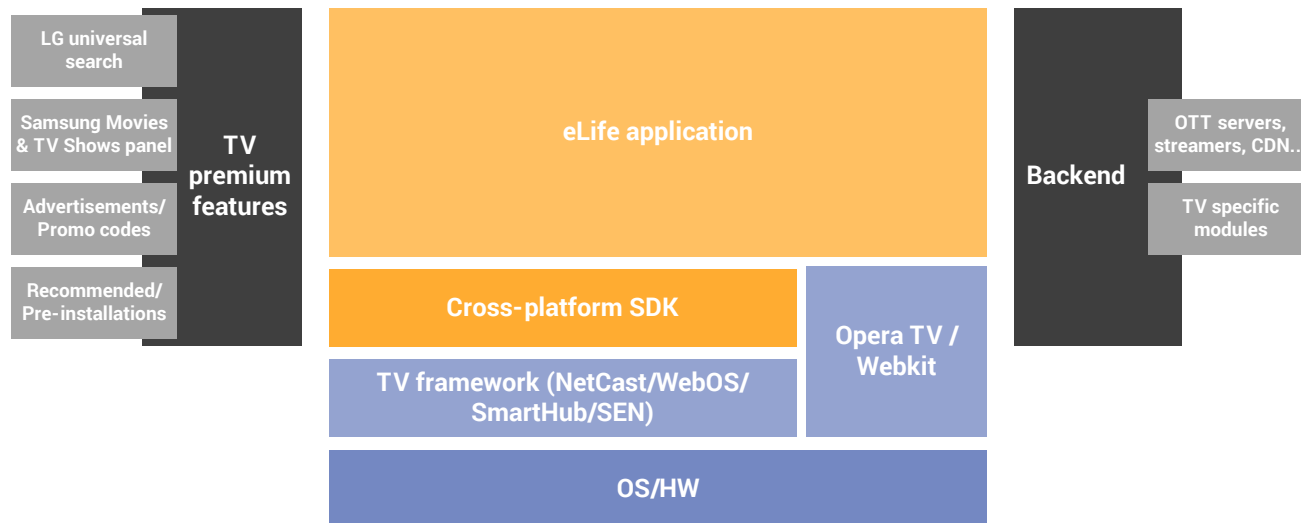

Mautilus Smart TV SDK

- Mautilus has developed a unique Smart TV SDK which allows to build an App once and deploy it on all major Connected TV Platforms.
- Platforms supported: Samsung, LG, Panasonic, Sharp, Toshiba, SONY, PS3/4, Xbox, Set-top Boxes and HDMI Dongles (Dune HD, ..)
- Free of Charge