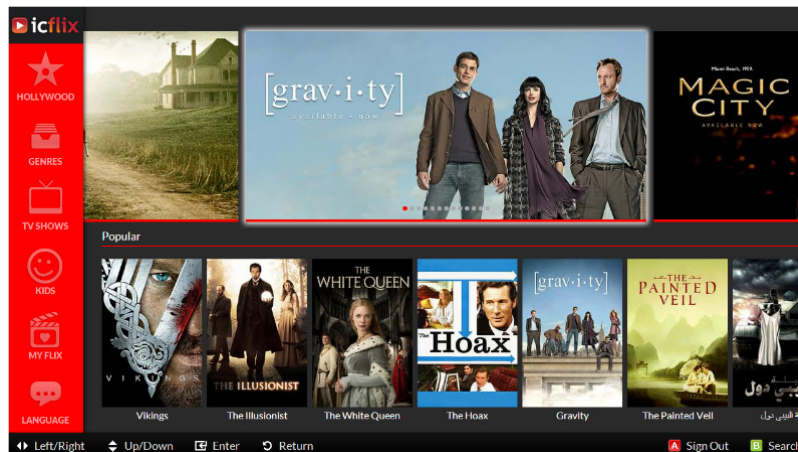

Our Services

Designing

- Graphic and UX design are the kind of things we take very seriously in the process of app development.
- Without devoting attention to these things we would be creating something like a car without a body.