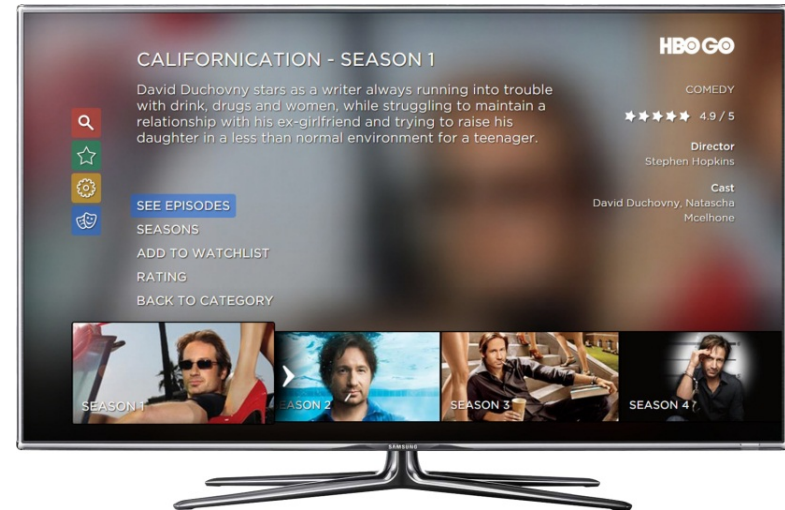

References

HBO.GO

- HBO.GO is a Video on Demand (VOD) service that was launched in February 2010 and now it is one of the most popular services of its kind worldwide.
- We have developed applications for Samsung Orsay, Tizen, LG WebOS, LG NetCast, Xbox 360.
- More details [here](#)