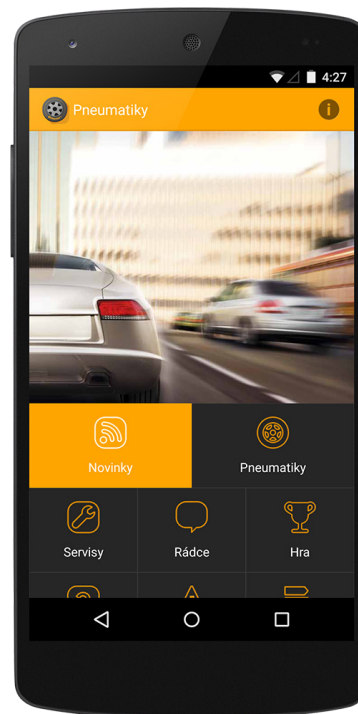

Pneumatiky

- We prepared the marketing and promotional application to support end customers
- Cloud client-server solution
- Google Maps integration
- iPhone, Android
- More details [here](#)