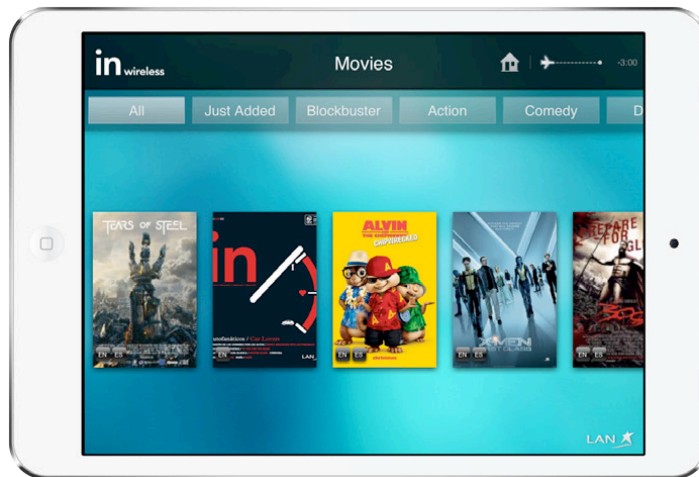

References

SIEMENS

Media4sky

- Mautilus supports Siemens IFE (In-Flight-Entertainment) with Android and iOS Applications
- HLS Player for Android
- Verimatrix DRM integration
- Native and web cross-platform solution