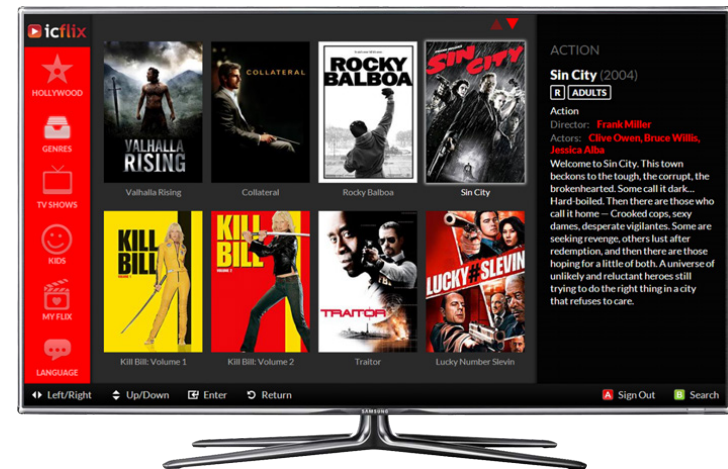

References

icflix

- icflix is a complete OTT/DRM solution for MENA countries, Latin America, and Africa
- We support icflix with the complete multiscreen solution on these platforms:
- Smart TV Samsung, LG NetCast, SONY
- Smartphones iOS, Android, Windows Phone
- Game Consoles Wii, PS3, XBOX
- More details [here](#)