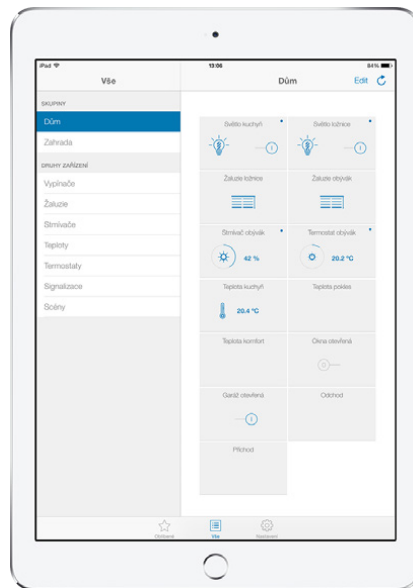

References

Ego-n®

- Mautilus prepared applications for Ego-n system, controlling intelligent electro-installation of houses
- Smartphones and tablets, Android, iOS
- More details [here](#)